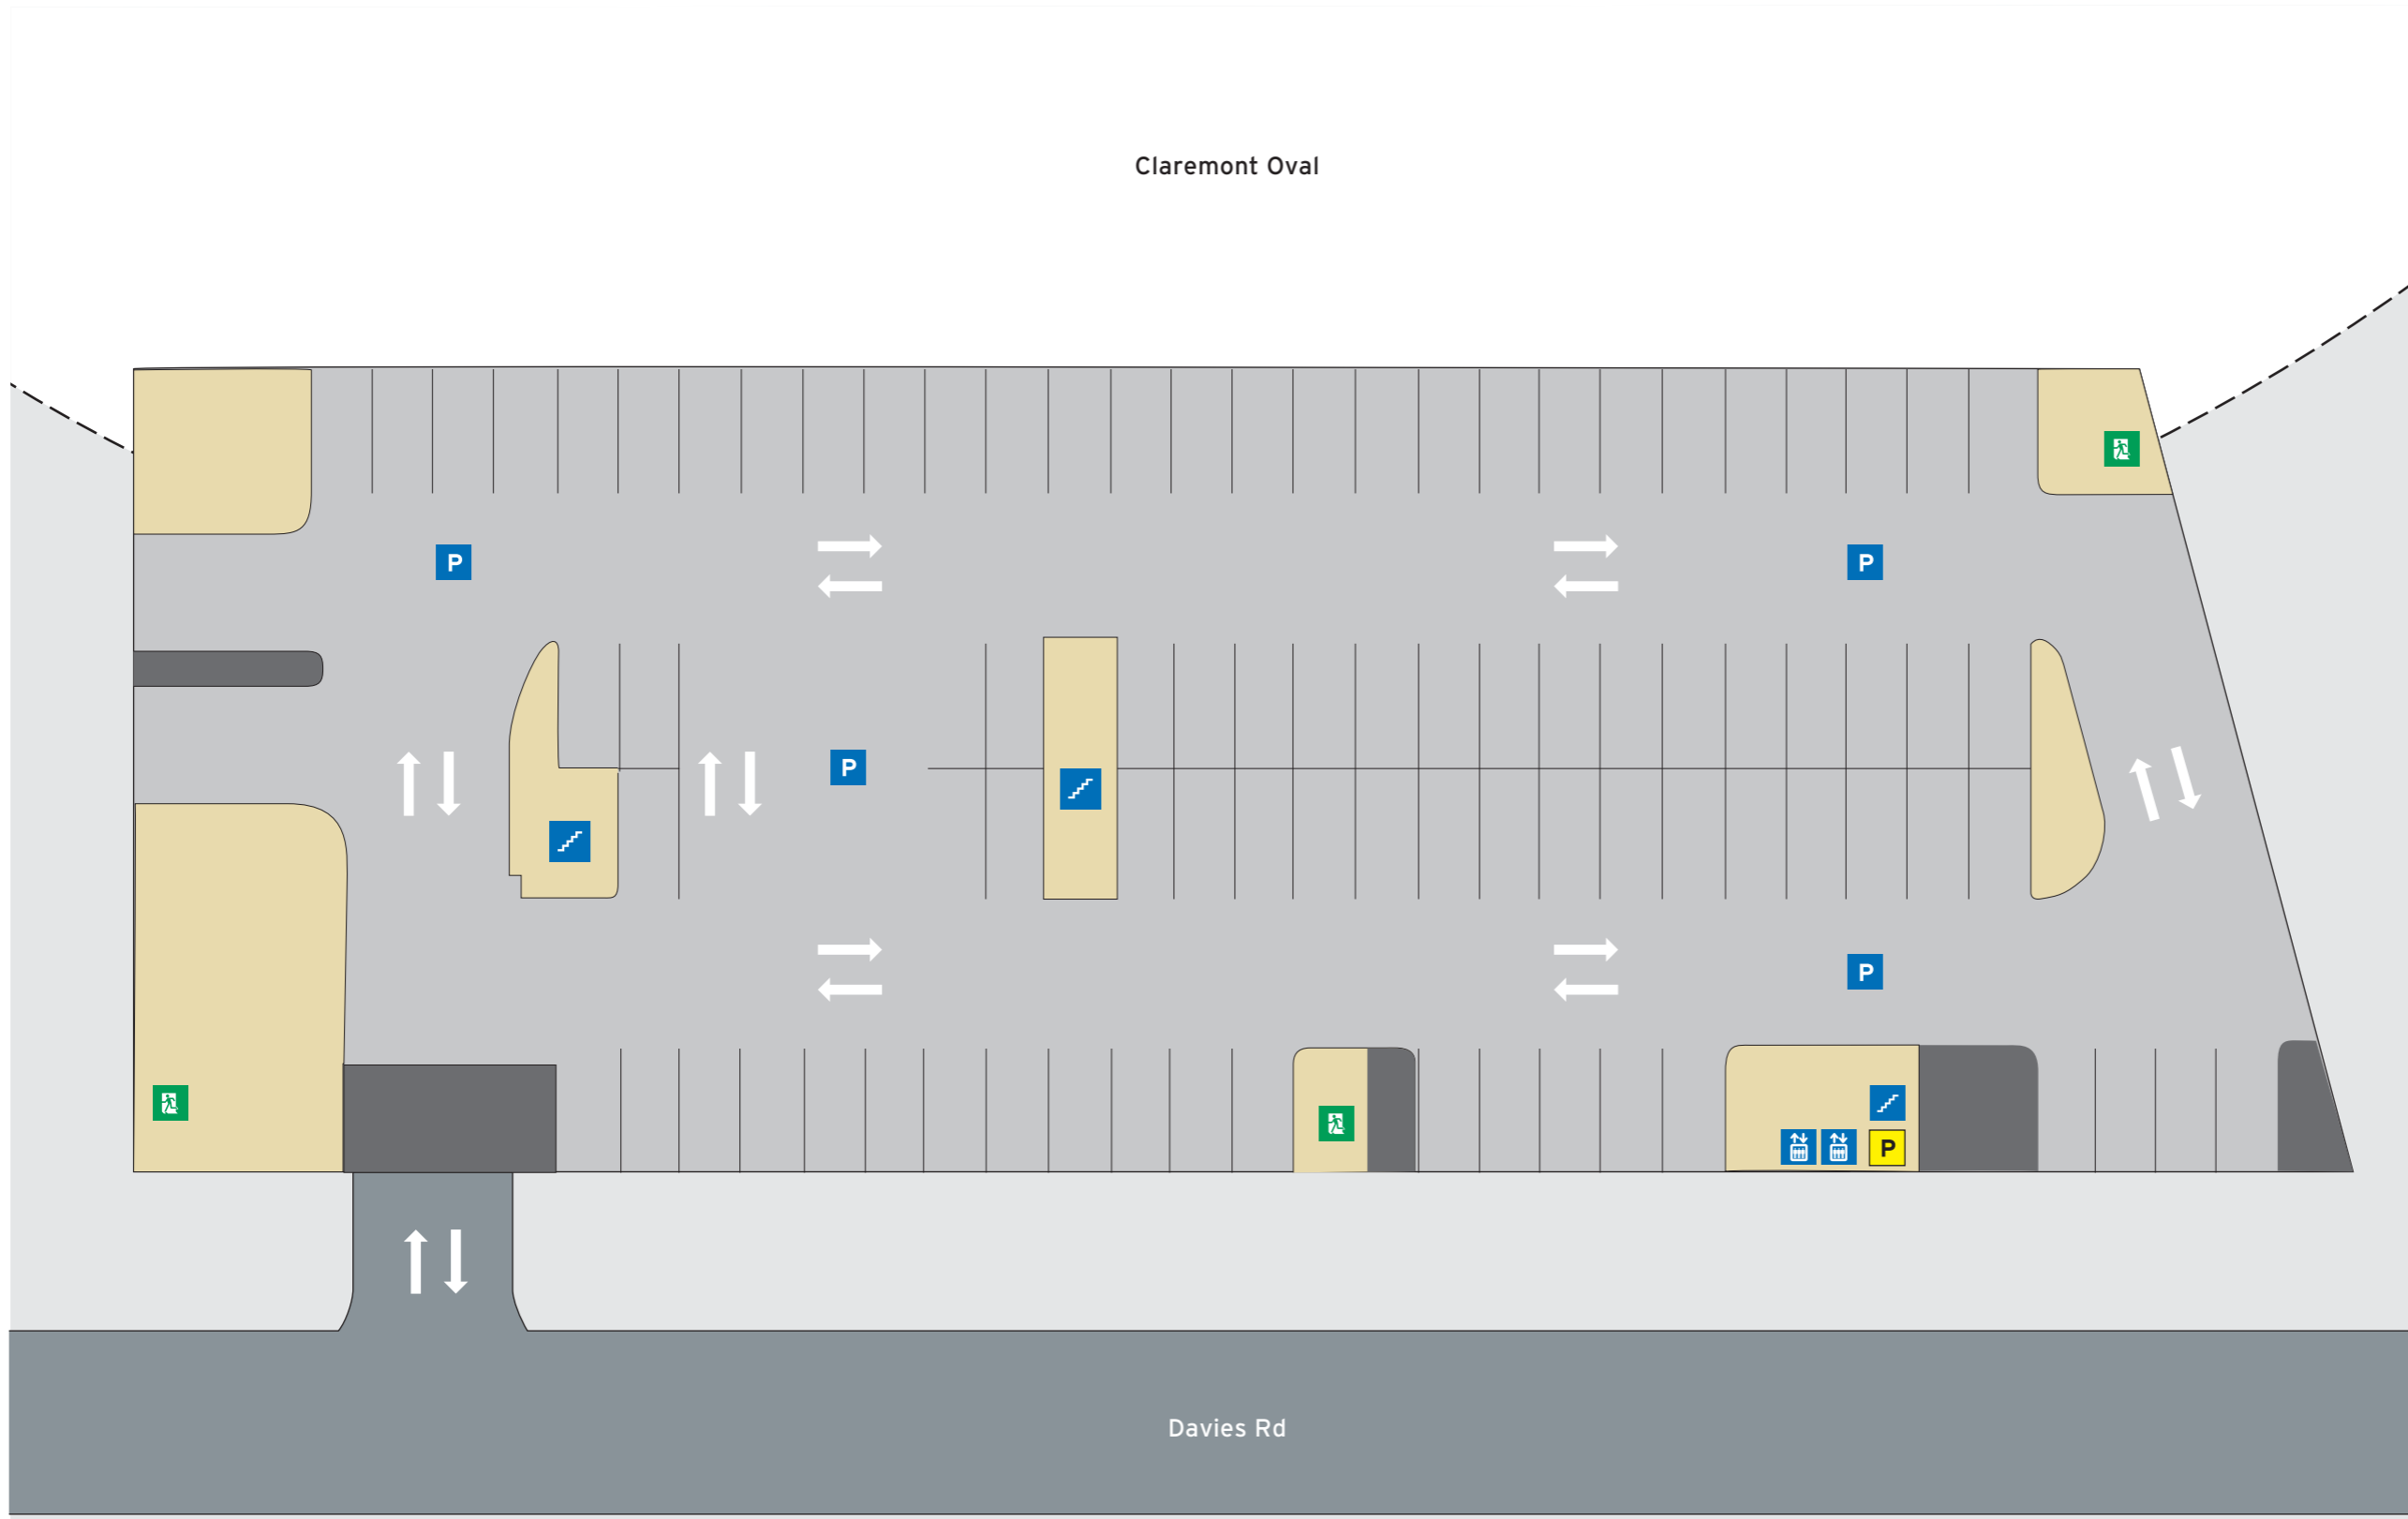

Claremont Station - Parking Map (Multistorey Levels 1 & 2) 2 of 2

Current as at 17/02/2023

P Parking Information

When to pay

Operating Times
Monday-Friday Fee applies
Saturday No charge
Sunday or Public Holiday No charge*
*Unless vehicle is parked overnight

$2.00 per 24hr period or part there of applies.

This parking charge applies to all vehicles.

For more information on parking your vehicle visit transperth.wa.gov.au

Legend

 North Point	 0 6m Scale	Lift	Stairs	Transperth Parking (Multistorey)	SmartParker Machine	Pathways	Road	Emergency Exit (Stairwell)