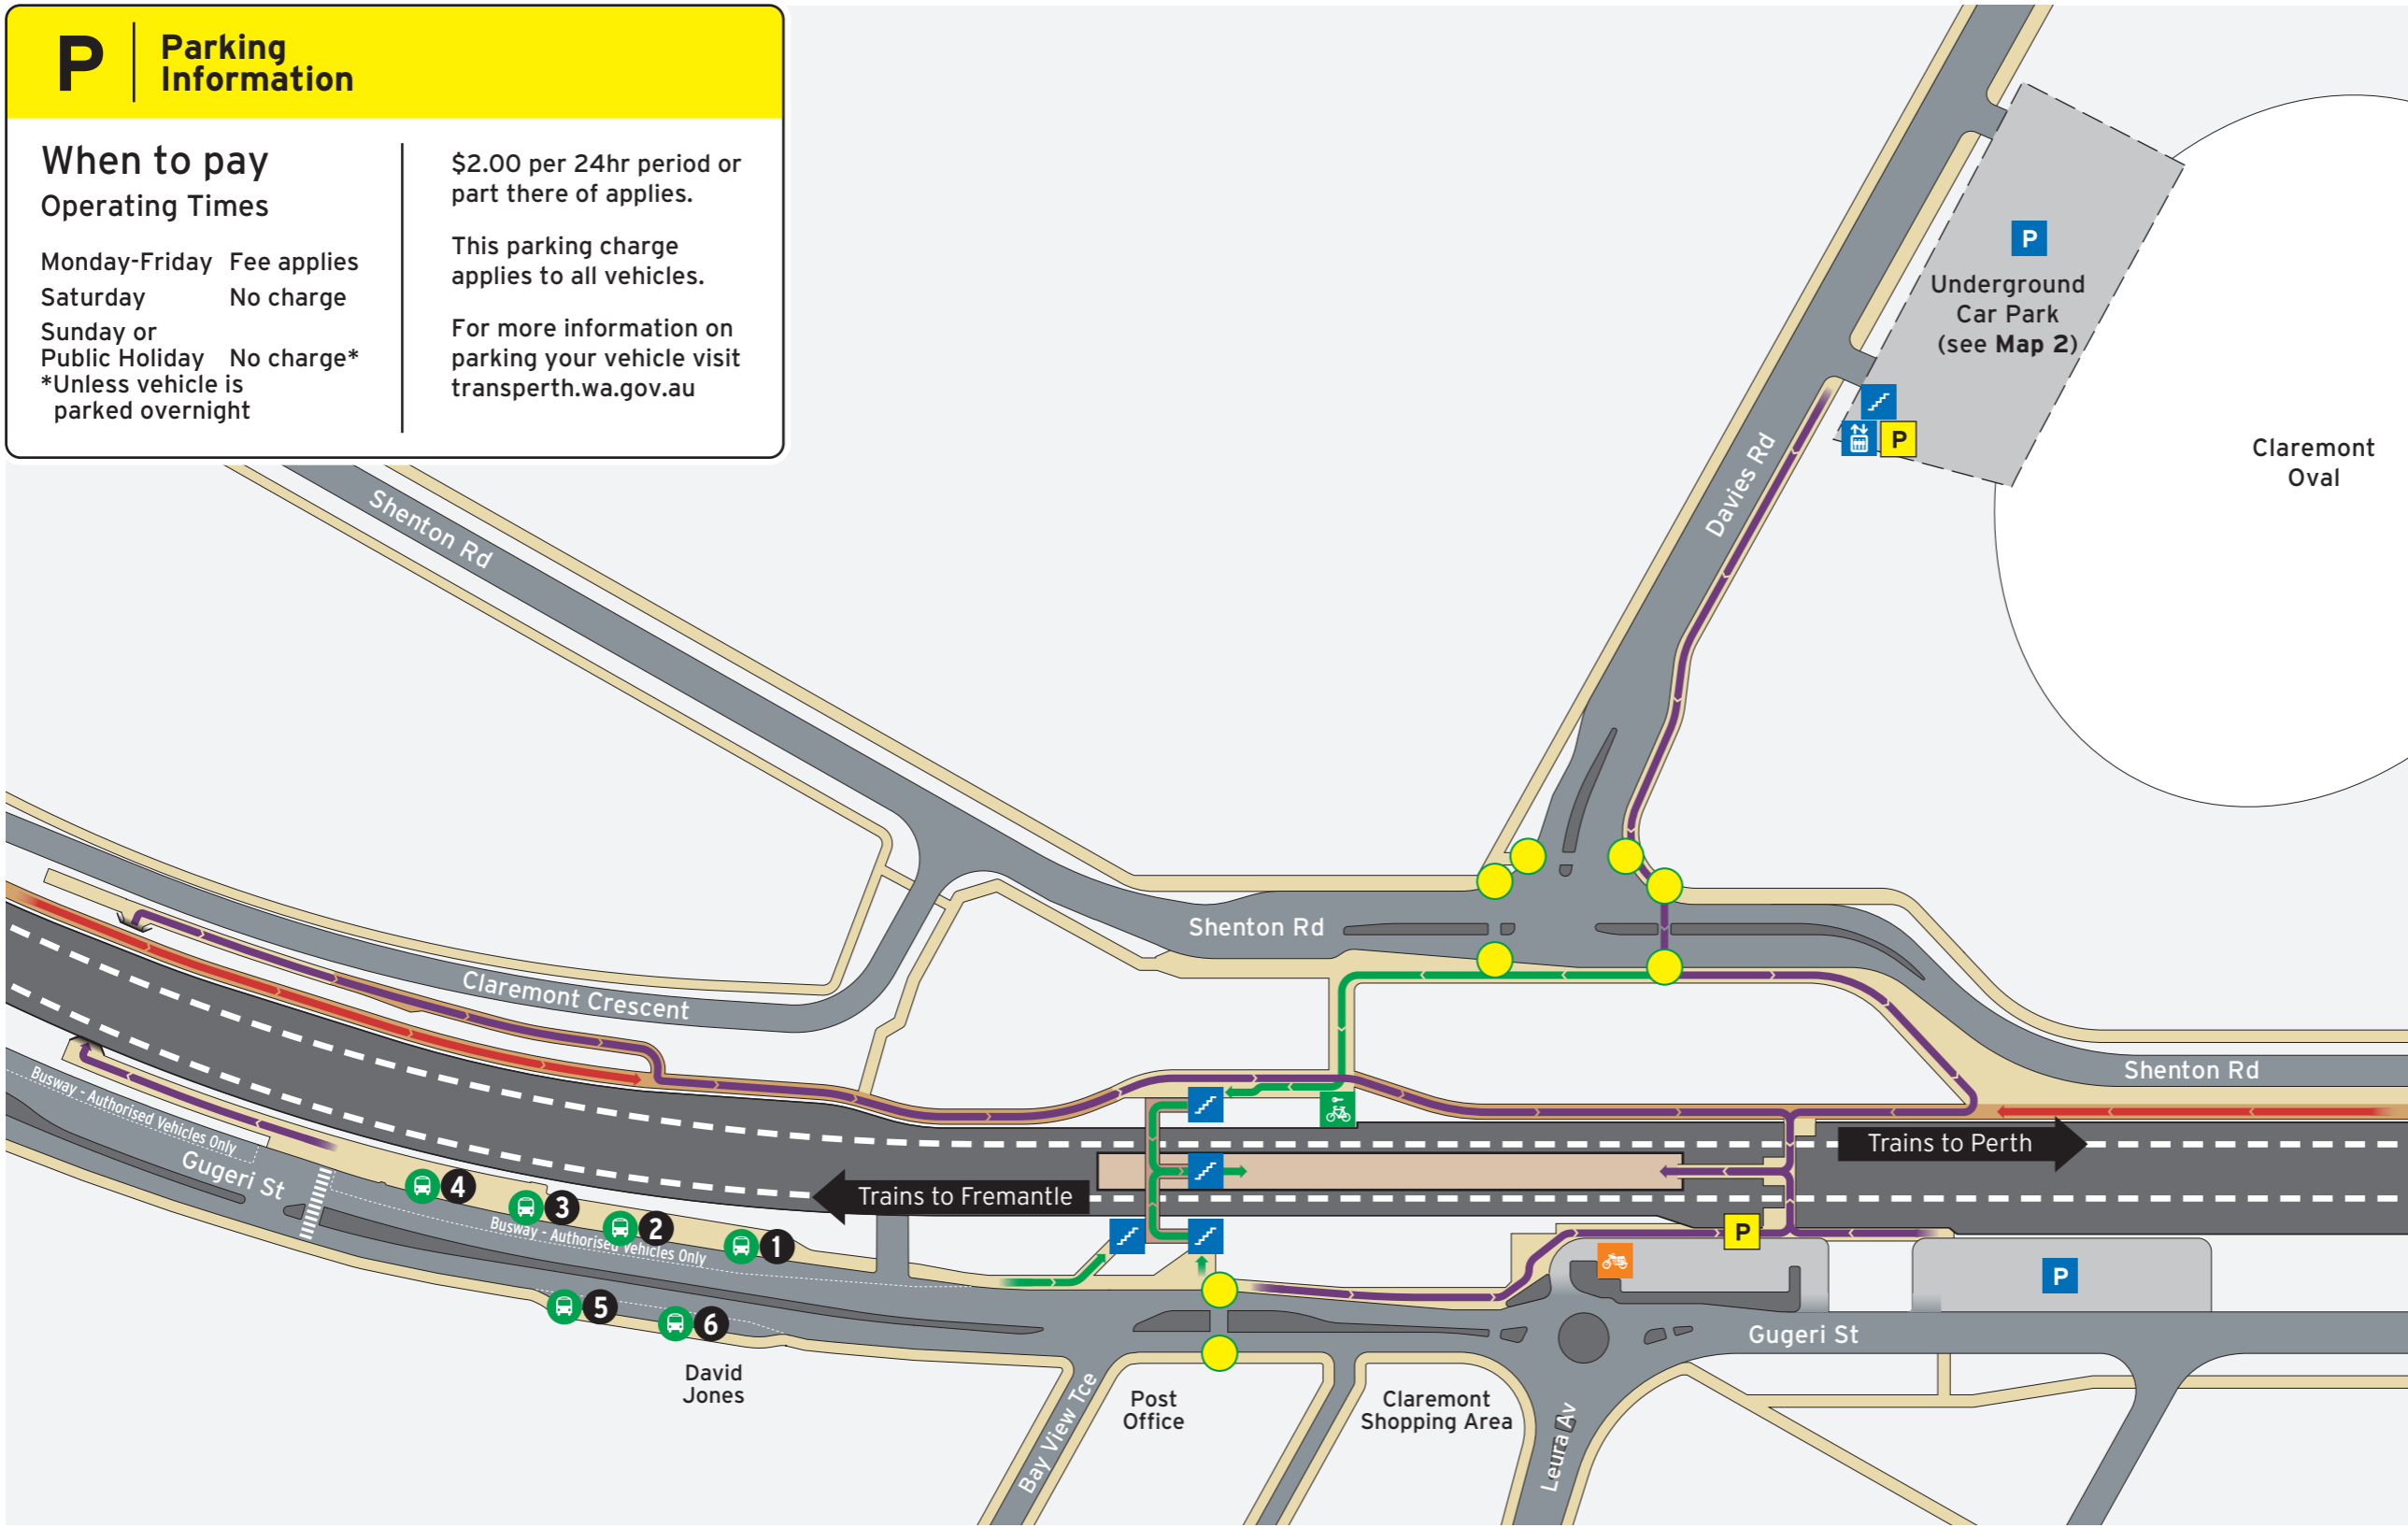

\$2.00 per 24hr period or part there of applies.

This parking charge applies to all vehicles.

For more information on parking your vehicle visit transperth.wa.gov.au

Bus Stands

Stand	Route
1	103 to Perth via West Perth - EQBS 995 to Perth (EQBS) via Stirling & Mounts Bay Rd Train Replacement to Perth 906
2	998 CircleRoute to Shenton Park / Stirling Stn
3	23 to Perth - EQBS 24 to East Perth (Point Fraser) 25 to Shenton Park Stn
4	27 to East Perth (Terrace Rd) 28 to Perth - Busport
5	999 CircleRoute to Fremantle Stn School Specials Train Replacement to Fremantle Stn 906
6	102 to Claremont Stn 107 to Fremantle Stn

Legend

		All Access	Bike Shelter	Bus Stand	Transperth Parking	Platforms	Road
		Pedestrian Access	Motorbikes	Pedestrian Crossing Lights	SmartParker Machine	Footbridge	Non-Accessible Area
		Bicycle Access	Stairs		Pathways	Principal Shared Path	Construction Area

Claremont Station - Parking Map (Multistorey Levels 1 & 2) 2 of 2

Current as at 17/02/2023

P Parking Information

When to pay

Operating Times
 Monday-Friday Fee applies
 Saturday No charge
 Sunday or Public Holiday No charge*
 *Unless vehicle is parked overnight

\$2.00 per 24hr period or part there of applies.

This parking charge applies to all vehicles.

For more information on parking your vehicle visit transperth.wa.gov.au

Legend

 North Point	 0 6m Scale	 Lift	 Stairs	 Transperth Parking (Multistorey)	 SmartParker Machine	 Pathways	 Road	 Emergency Exit (Stairwell)
--	--	--	--	--	---	--	--	--